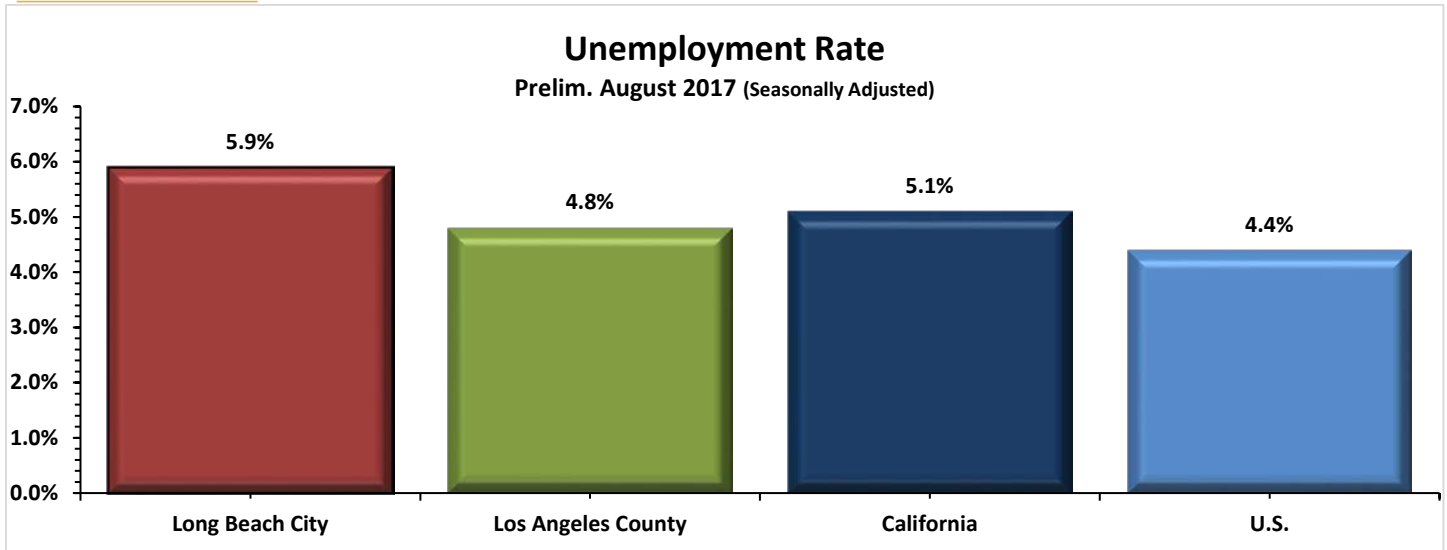

Source: Los Angeles Press Release September (August Data) 2017. www.labormarketinfo.edd.ca.gov