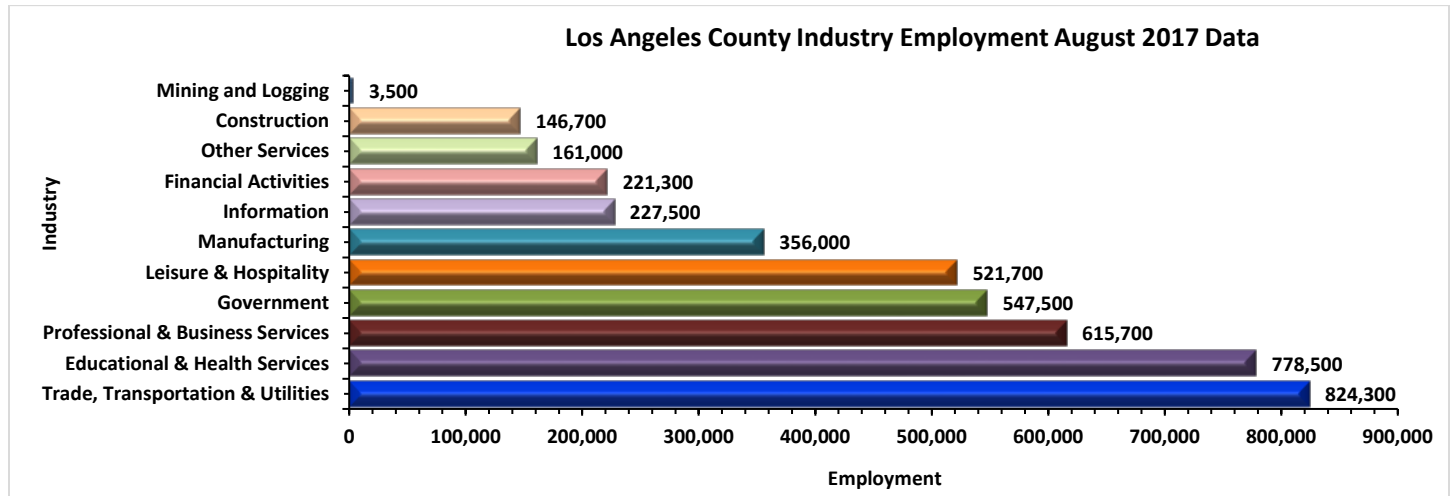

Long Beach Pacific Gateway Report

This report contains Los Angeles County industry and labor force data for August 2017, as well as charts containing industry data (annual average 2015) for the city of Long Beach.

Source: Los Angeles Press Release September (August Data) 2017. www.labormarketinfo.edd.ca.gov

Labor Force Data (August 2017 Data)

SEASONALLY ADJUSTED DATA	Long Beach City	L.A. COUNTY	CALIFORNIA	U.S.
Labor Force	244,600	5,131,000	19,169,000	160,571,000
Employment	230,600	4,887,000	18,197,000	153,439,000
Unemployment	14,000	245,000	972,000	7,132,000
Unemployment Rate	5.7%	4.8%	5.1%	4.4%