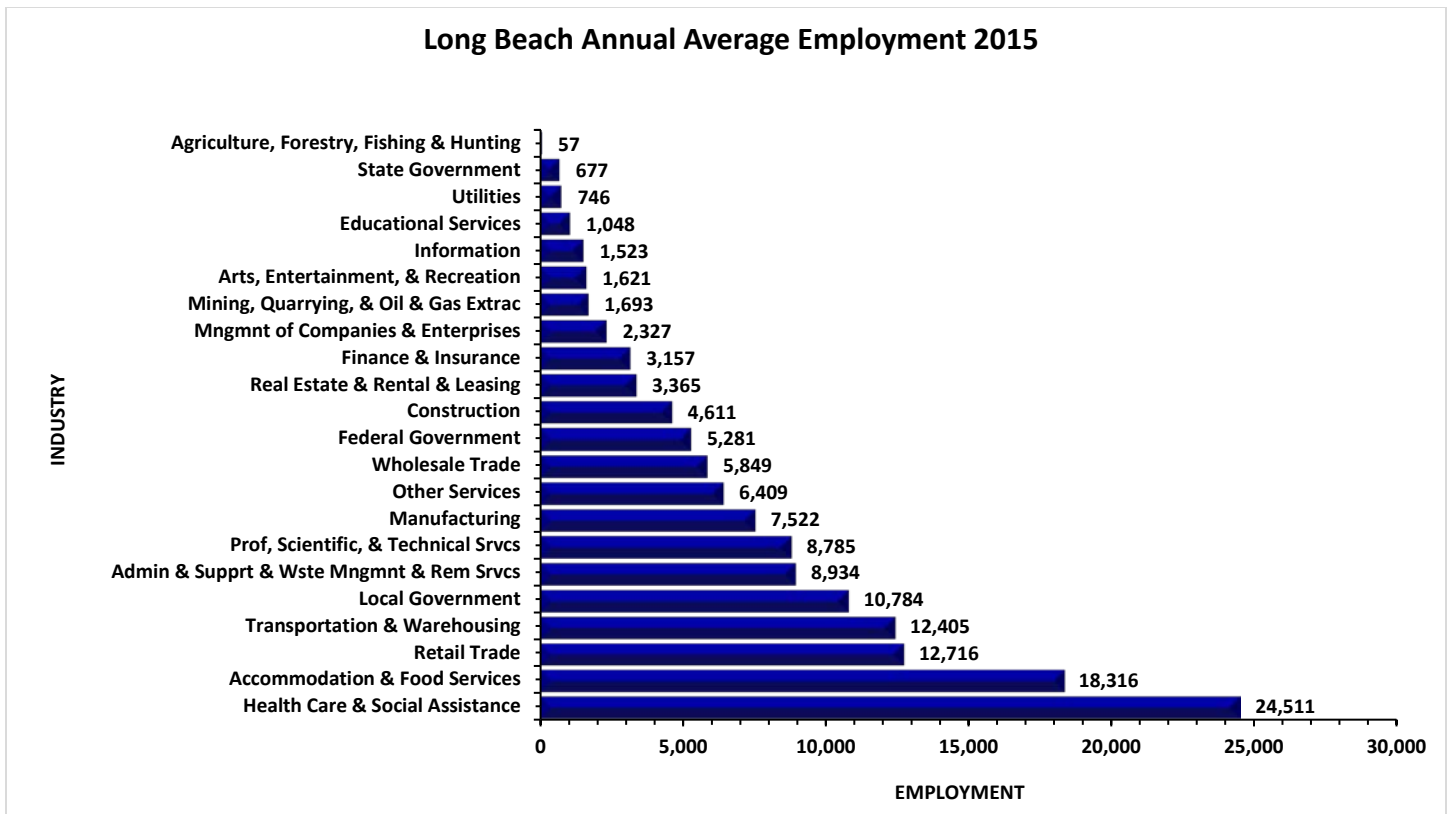

Source: Quarterly Census of Employment and Wages (QCEW). www.labormarketinfo.edd.ca.gov